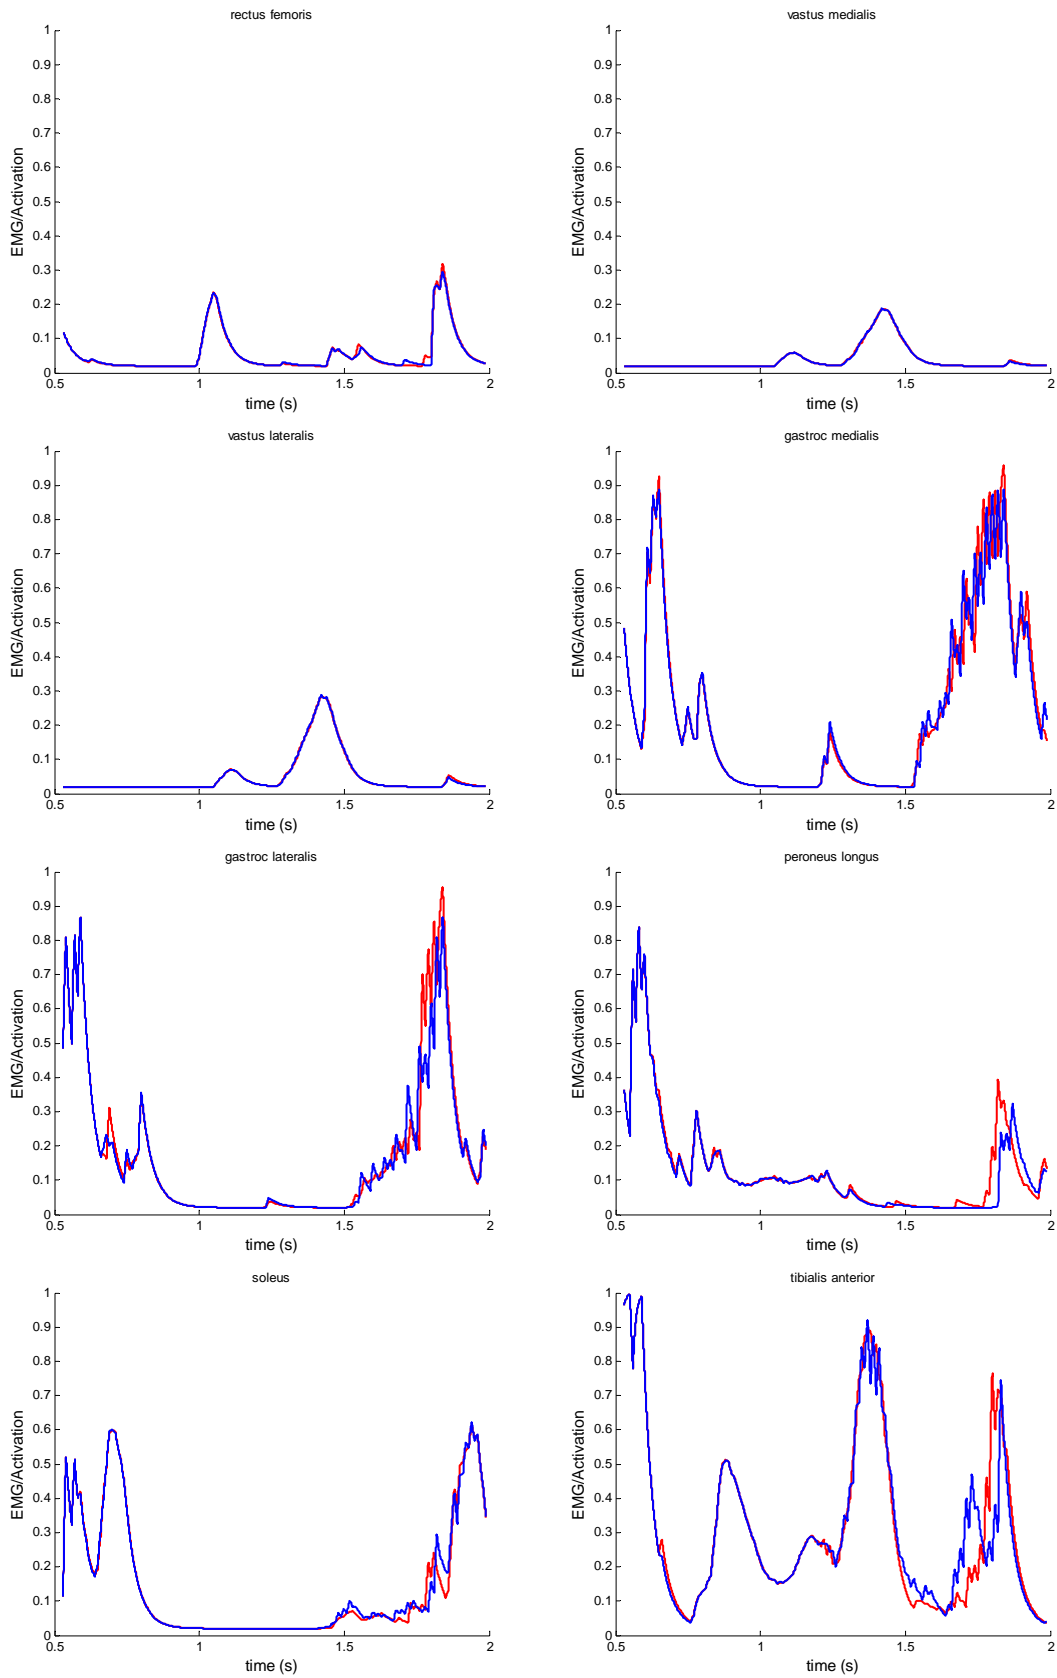

— Gait2392 (scaled)  
— Delp, 1990

— Gait2392 (scaled)  
— Delp, 1990