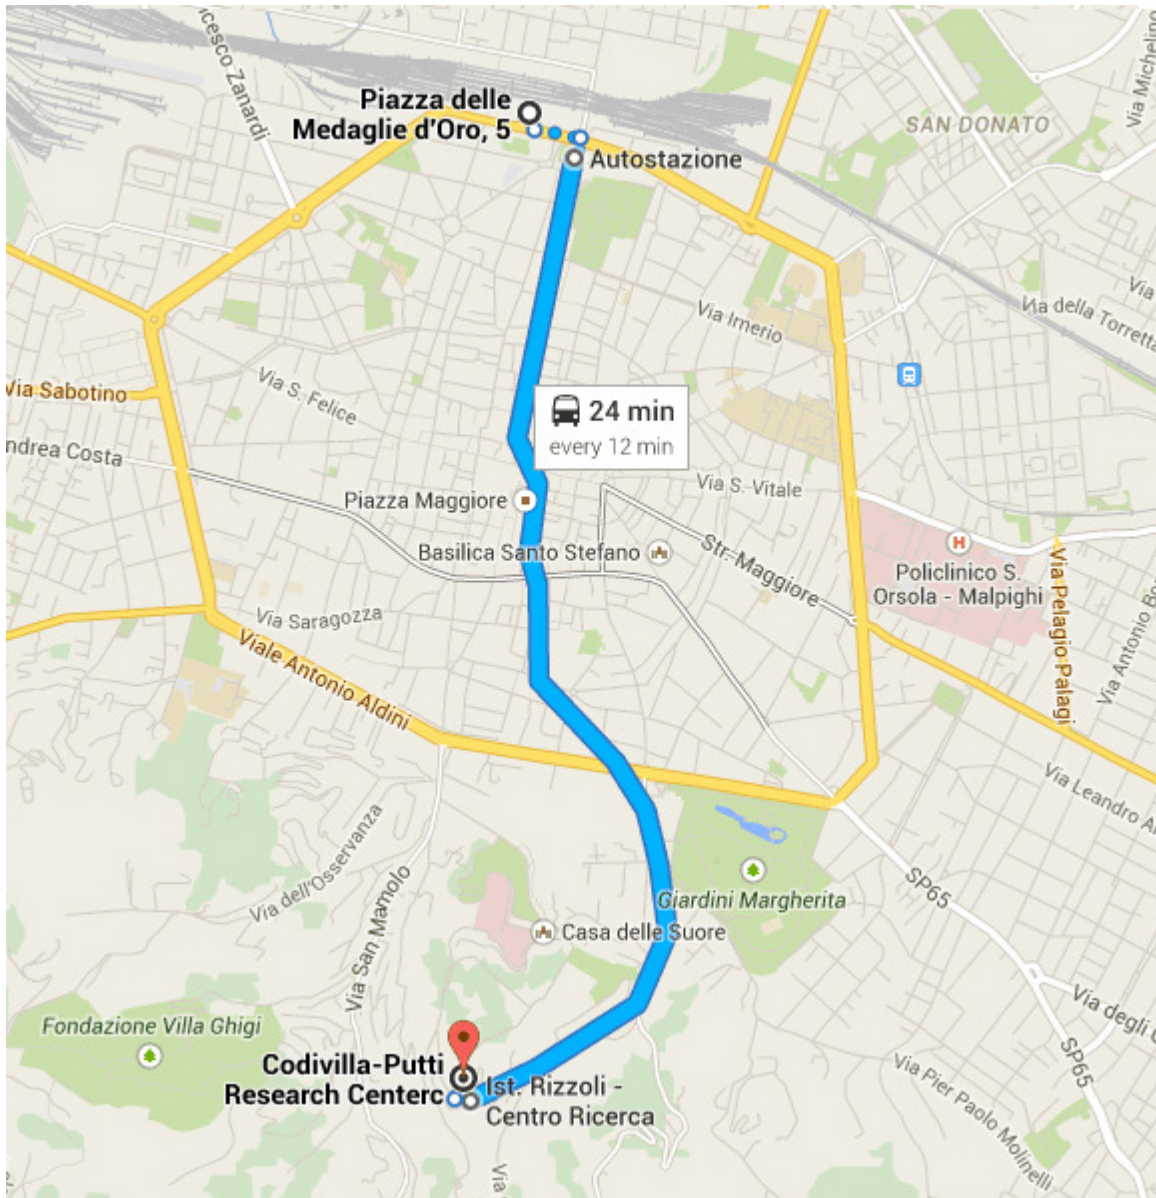

# Getting Here

Aula 2 - Research Center of the Rizzoli  
Orthopaedic Institute

(Centro di Ricerca Codivilla-Putti)

**Via di Barbiano, 1/10, 40136 Bologna**

## By Bus:

Take the line A (navetta A), whose route is shown in the following image, and get off at the second to last stop (Rizzoli Research Center). Buses run every 10-12 minutes.

## Aula 2

From the main entrance of the Research Center, walk through the whole corridor and then take a right, and you will find the Aula 2 after 20 meters on the right, as in the following image.